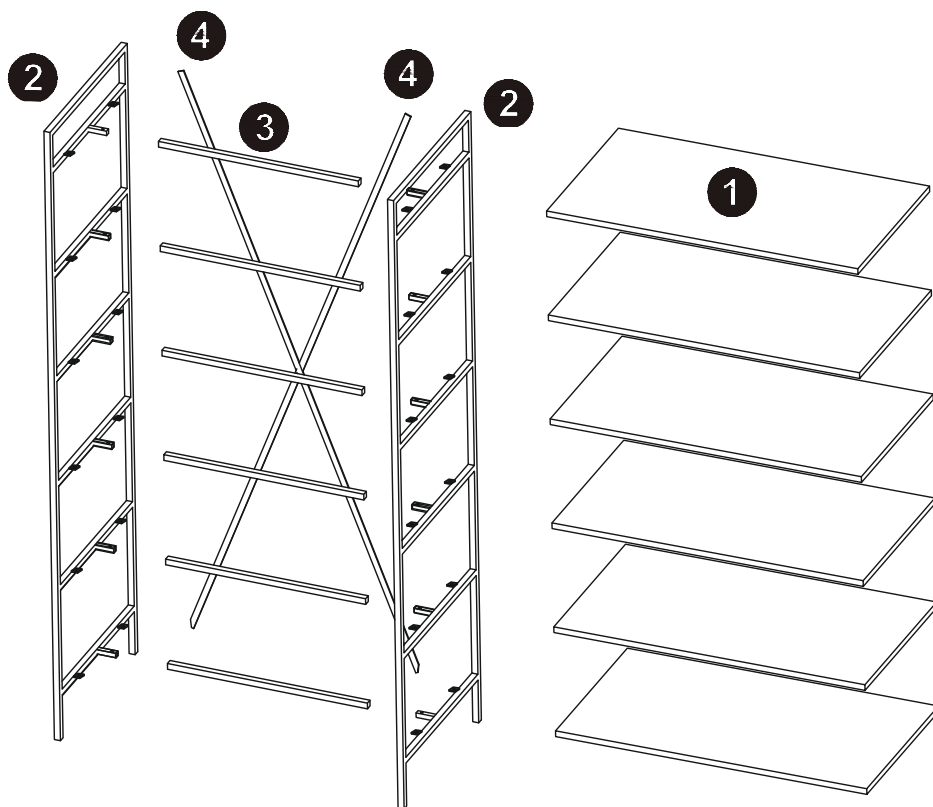

BANAK

EIFFEL

EI-0105BH

BANAK

EIFFEL

EI-0105BH

Ax4
6x30mm

Bx24
6x16mm