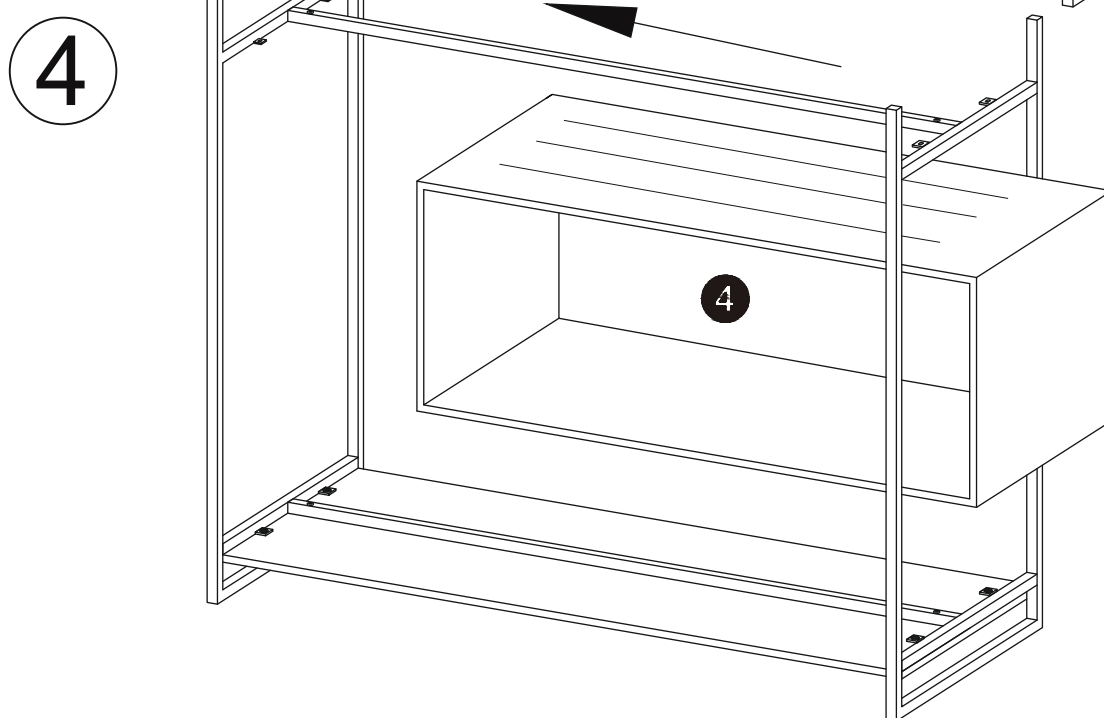

BANAK

EIFFEL

EI-0110BH