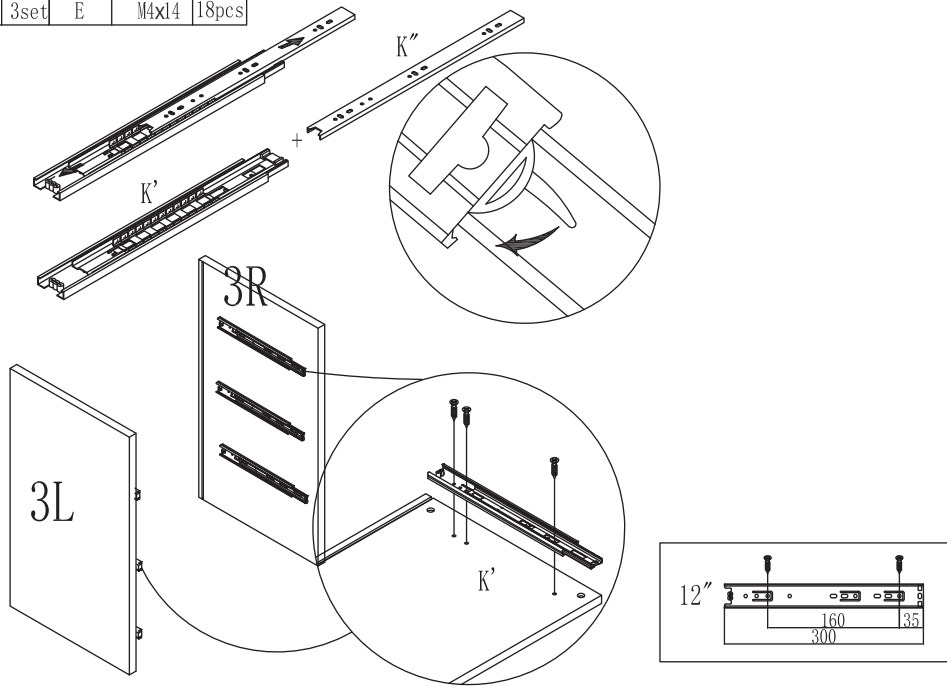

| | | |
|---|---|---|
|  |  |  |
| A M6x40 27pcs | B ϕ 15x13.5 27pcs | C ϕ 8x30 22pcs |
|  |  |  black |
| D ϕ 12x10mm 15set | E M4x14 36pcs | F M4x30 18pcs |
|  |  |  |
| K 12" 3set | G M6x25 4pcs | L H100 2pcs |
|  | | |
| P / 2set | | |

BANAK

ELLINOR

EN-0101BE-R

1

| | | | | | |
|---|---|------|---|-------|-------|
|  |  | | | | |
| K | 12" | 3set | E | M4x14 | 18pcs |

2

| | | | | | | | | |
|---|---|---|---|----------|------|---|-------|------|
|  |  |  | | | | | | |
| A | M6x40 | 5pcs | B | Ø15x13.5 | 5pcs | C | Ø8x30 | 4pcs |