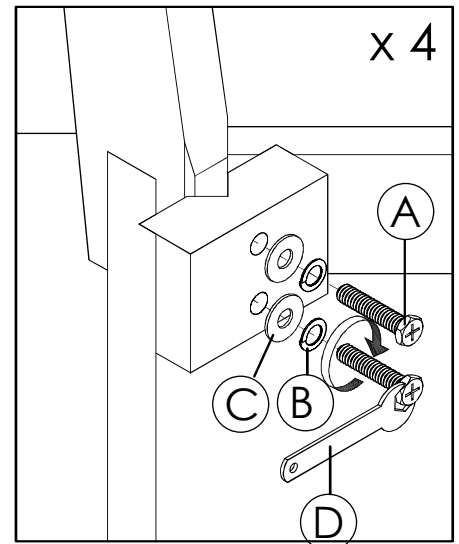

BANAK

SHELLEY

HY-0205BC-R

BANAK

SHELLEY

HY-0205BC-R

A  5/16" x 2 1/2"	B  x 8 M8	C  x 8 M8 x 22mm
C  x 1	E  x 4	

BANAK

SHELLEY

HY-0205BC-R

(A) x 8  5/16" x 2 1/2"	(B) x 8  M8	(C) x 8  M8 x 22mm	(D) x 1 	(E) x 4 
---	--	---	--	---

BANAK

SHELLEY

HY-0205BC-R