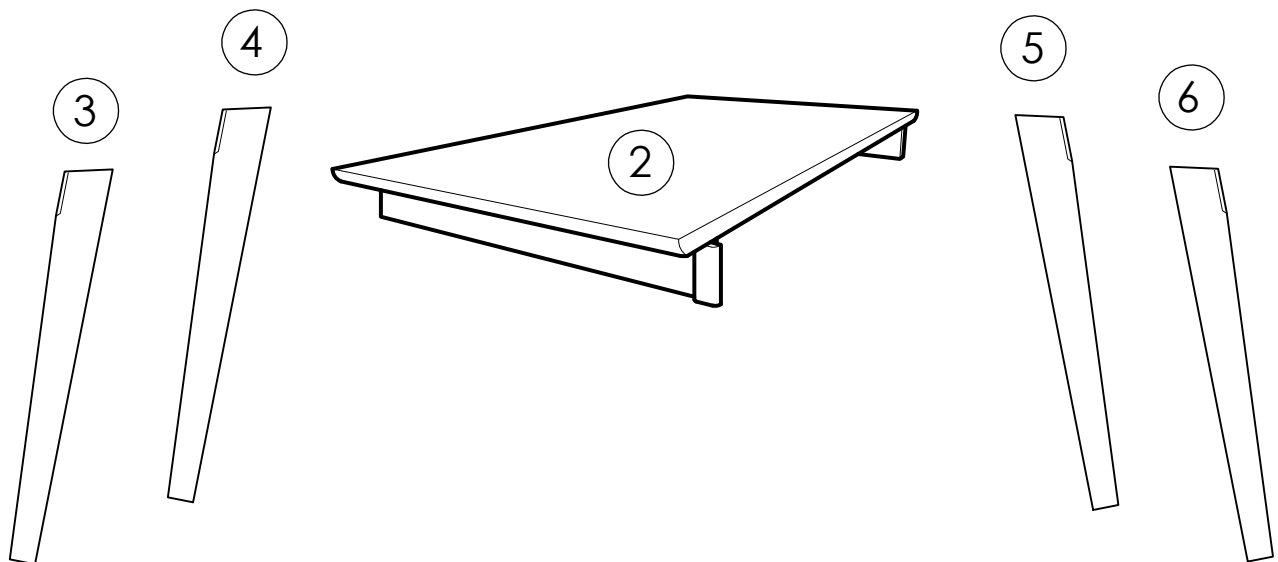

BANAK

SHELLEY

HY-0205BC-R

BANAK

SHELLEY

HY-0205BC-R

A  5/16" x 2 1/2"	B  x 8 M8	C  x 8 M8 x 22mm
C  x 1	E  x 4	

BANAK

SHELLEY

HY-0205BC-R

(A) x 8  5/16" x 2 1/2"	(B) x 8  M8	(C) x 8  M8 x 22mm	(D) x 1 	(E) x 4 
---	--	---	--	---

BANAK

SHELLEY

HY-0205BC-R