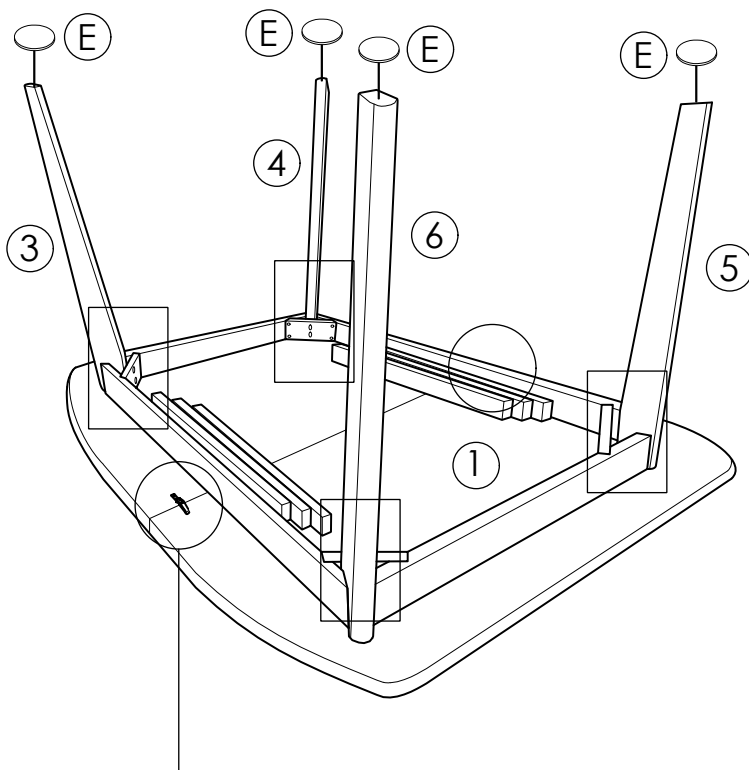

BANAK

SHELLEY

HY-0205BC-R

BANAK

SHELLEY

HY-0205BC-R

A  5/16" x 2 1/2"	B  x 8 M8	C  x 8 M8 x 22mm
C  x 1	E  x 4	

BANAK

SHELLEY

HY-0205BC-R

(A) x 8  5/16" x 2 1/2"	(B) x 8  M8	(C) x 8  M8 x 22mm	(D) x 1 	(E) x 4 
---	--	---	--	---

BANAK

SHELLEY

HY-0205BC-R