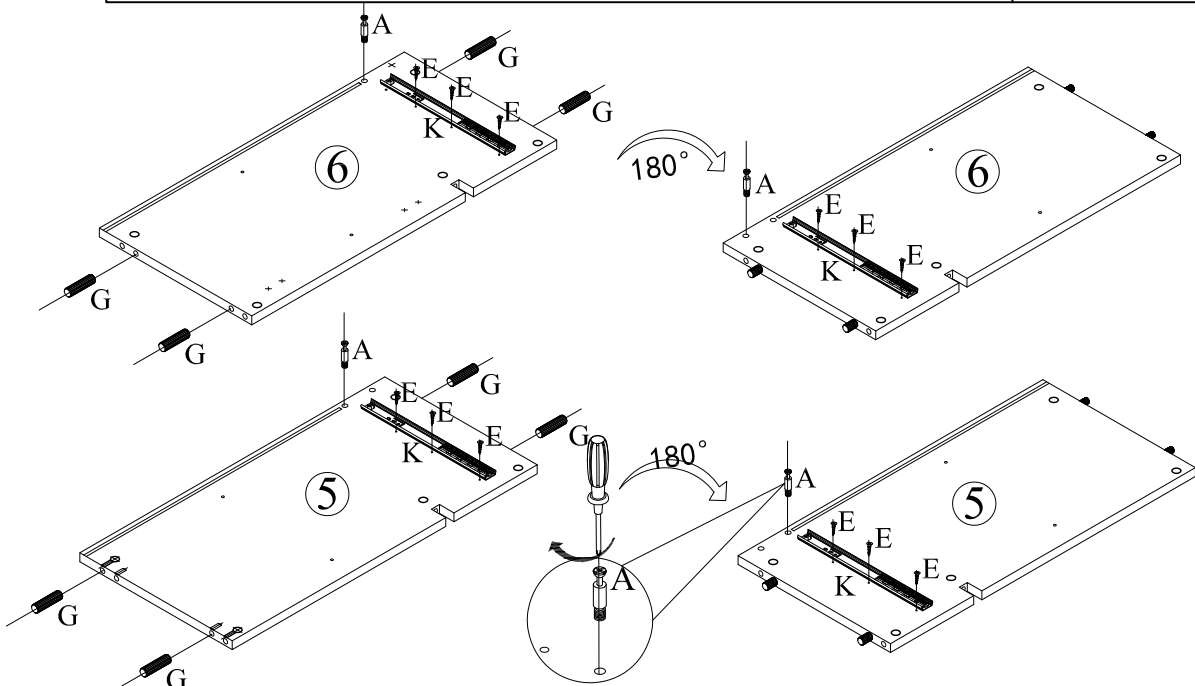

BANAK

MARGOT

GT-0106BC

3

Ax4

Gx8

Ex12

Kx4