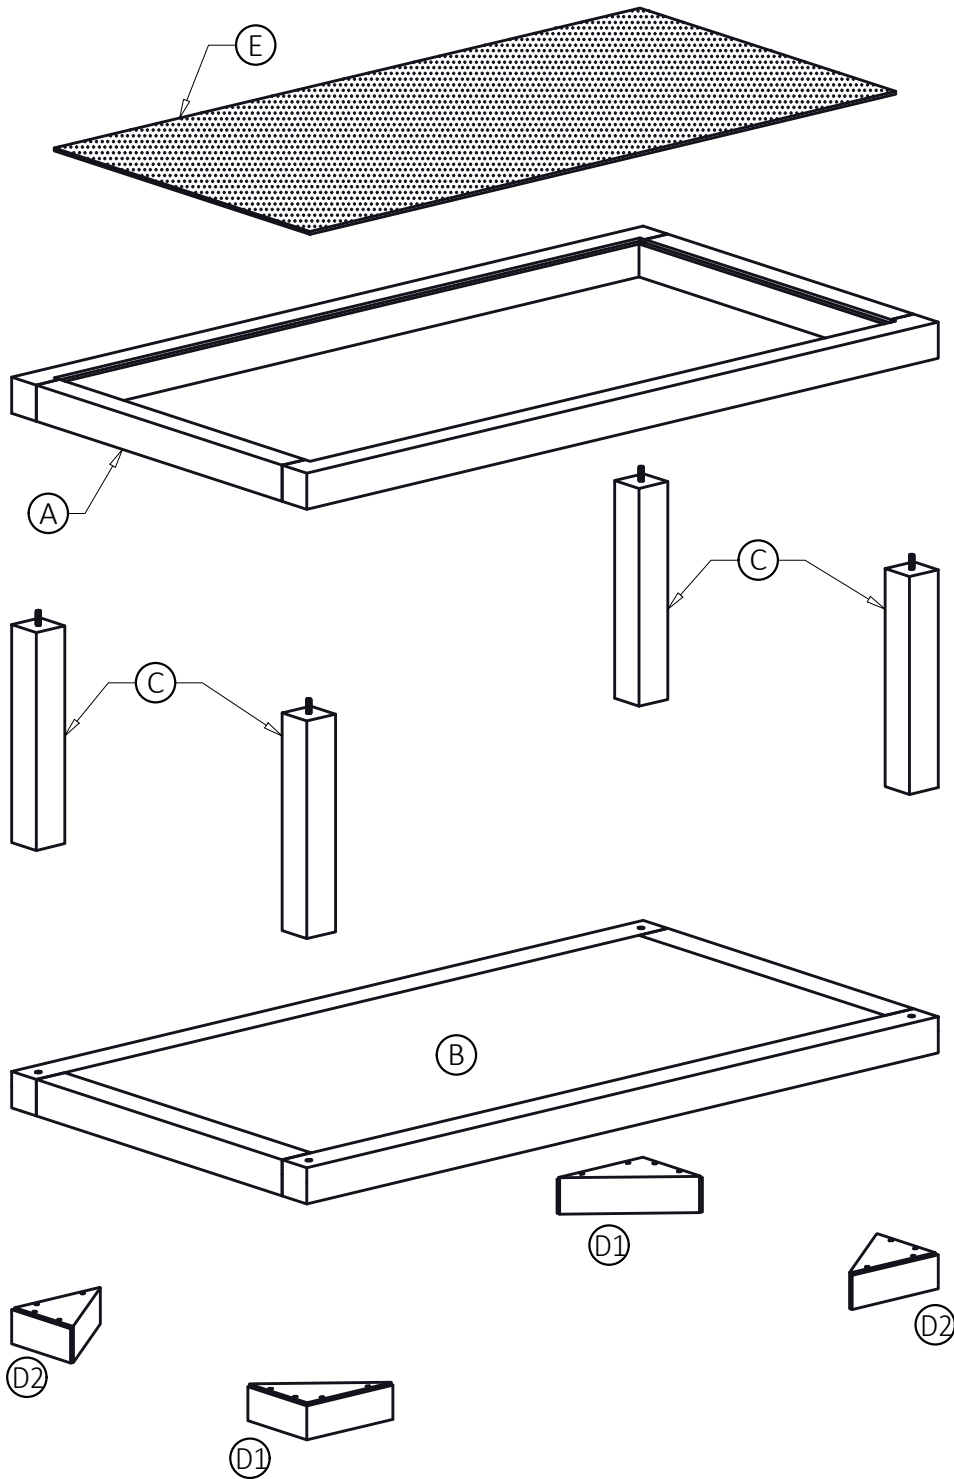

BANAK

TRIBECA

TR-0008

BANAK

TRIBECA

TR-0008

BANAK

TRIBECA

TR-0008

<p>1</p>  <p>M6 X 50mm x4</p>	<p>2</p>  <p>x 1</p>	<p>3</p>  <p>M4 X 45mm x20</p>	
 			

BANAK

TRIBECA

TR-0008

BANAK

TRIBECA

TR-0008