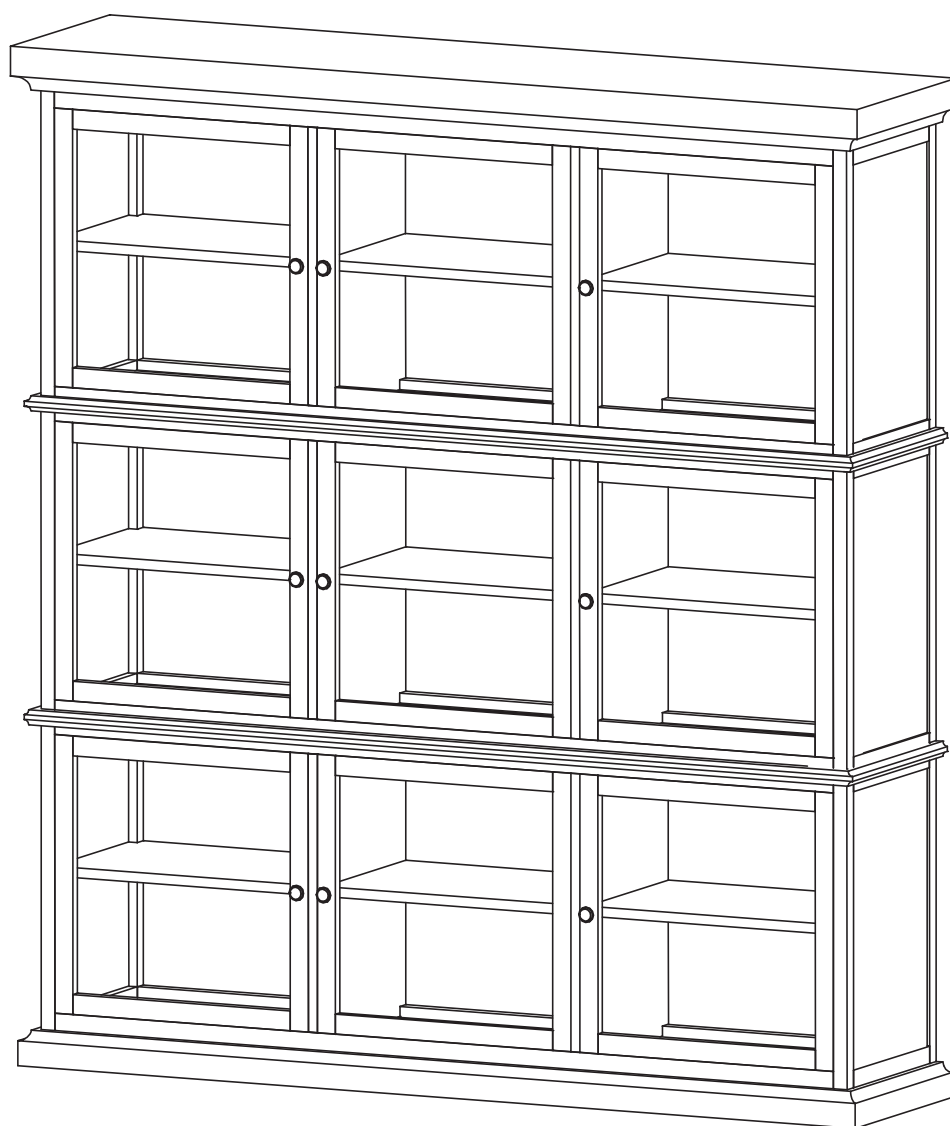

BANAK

SAMET

UX-0319BD

BANAK

SAMET

UX-0319BD

① x1

② x1

③ x1

50x50x10mm

Ⓐ x4

50x50x15mm

Ⓒ x2

6x16mm

Ⓑ x20

BANAK