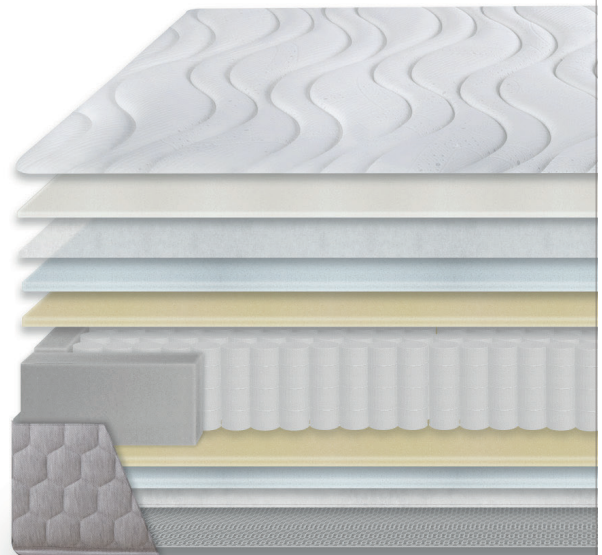

BANAK

Idoya

Rolled mattress.
Delivered rolled and vacuum-packed for ease of transport.

Double-sided rest.
Prolongs its useful life.

High firmness - ● ● ● +

Good adaptability - ● ● ○ +

- A Stretch Cotton Textile.**
Side A. Soft and breathable. With cotton.
- B Viscoelastic in the padding.**
Side A. Ergonomics and comfort.
- C Hypoallergenic fibres in the padding.**
Both sides. Longer durability.
- D Premium Soft Gel in core**
Side A. Gel effect. Anti-gravity sensation.
- E Flexcel Ergofirm in the padding.**
Side A. Provides stability.
- F Pocketspring Core.**
800 springs. Offset distribution, perimeter reinforcement 30kg/m³
- G 3D Airfree fabric.**
Side B. Allows internal ventilation.

- A
- B
- C
- D
- E
- F
- G

Dimensions in cm

- 90x180
- 90x190
- 90x200
- 105x180
- 105x190
- 105x200
- 135x180
- 135x190
- 135x200
- 150x180
- 150x190
- 150x200