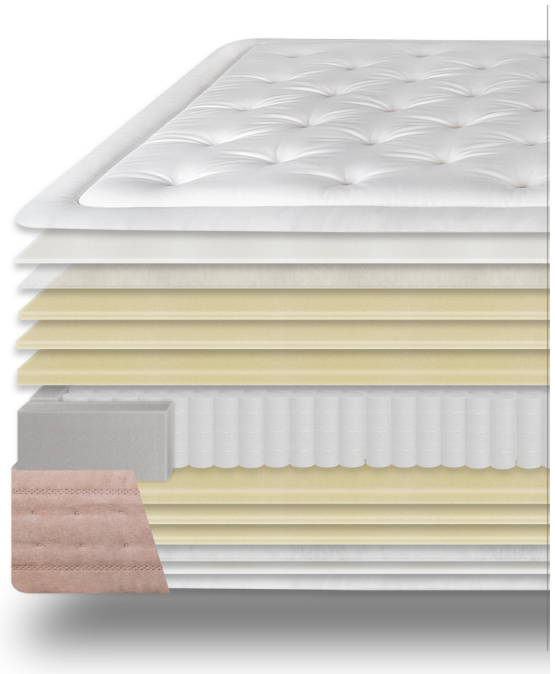

Corinto

Rolled mattress.
Delivered rolled and vacuum-packed for ease of transport.

Double-sided rest..
Same composition side A and B.
Prolongs its useful life

High firmness - ● ● ● +

Moderate adaptability - ● ○ ○ +

- **A Damastretch fabric with Viscose.**
  Both sides. Breathable. With natural fibres:
  Up to 40% cooler.
- **B Viscoelastic in the padding.**
  Both sides. Ergonomics and comfort.
- **C Flexcel Ergofirm in the padding.**
  Both sides. Provides stability.
- **D Fibras hipoalergénicas con Algodón.**
  Hypoallergenic fibres with Cotton.
- **E Soft Exclusive in the padding.**
  Both sides. Extra comfort.
- **F Flexcel ExtraFirm core sheets (3 cm)**
  On each side. Longer durability.
- **G 7 Zone Pocketspring Core.**
  1000 springs. 7 differentiated zones for the different areas of the body. Perimeter reinforcement 30kg/m³

- A
- B
- C
- D
- E
- F
- G